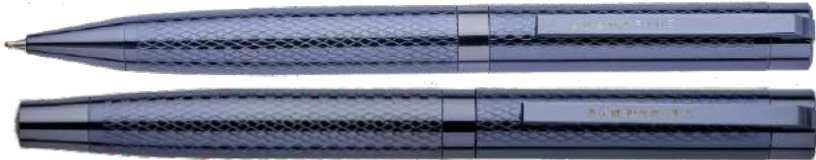

## BLUE PLATING - SERIES

Exclusive Fountain Pen (1011)

Submarine Blue Plating Solid Bold  
Metal Fountain Pen with Blue Zigzag  
Design Body & Blue Parts

1 Pc FP packed in Black Box  
Mechanism : Cap type

## BLUE PLATING - SERIES

Blue Plating (1011) Ball Pen

Packed in Black Dot Box

M.R.P. ₹ 600

Blue Plating (1011) Roller Pen

Packed in Black Dot Box

M.R.P. ₹ 700

Blue Plating (1011) Ball Pen & Roller Pen Set