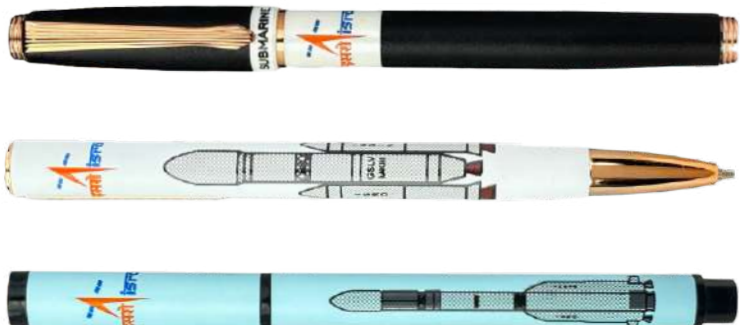

ISRO PEN (4001)

NEW

ISRO BOX SET

(Retail Blister hanging pack)