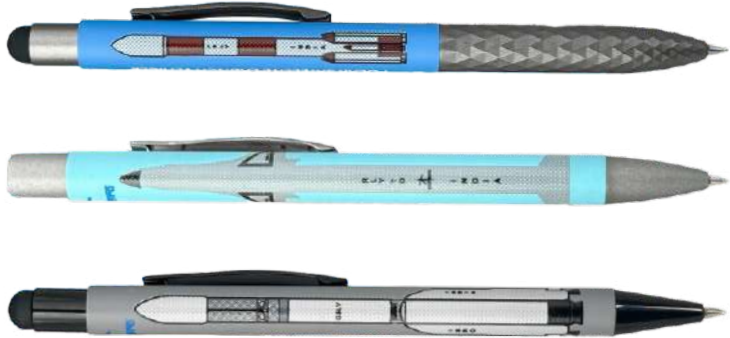

(Retail Blister hanging pack)